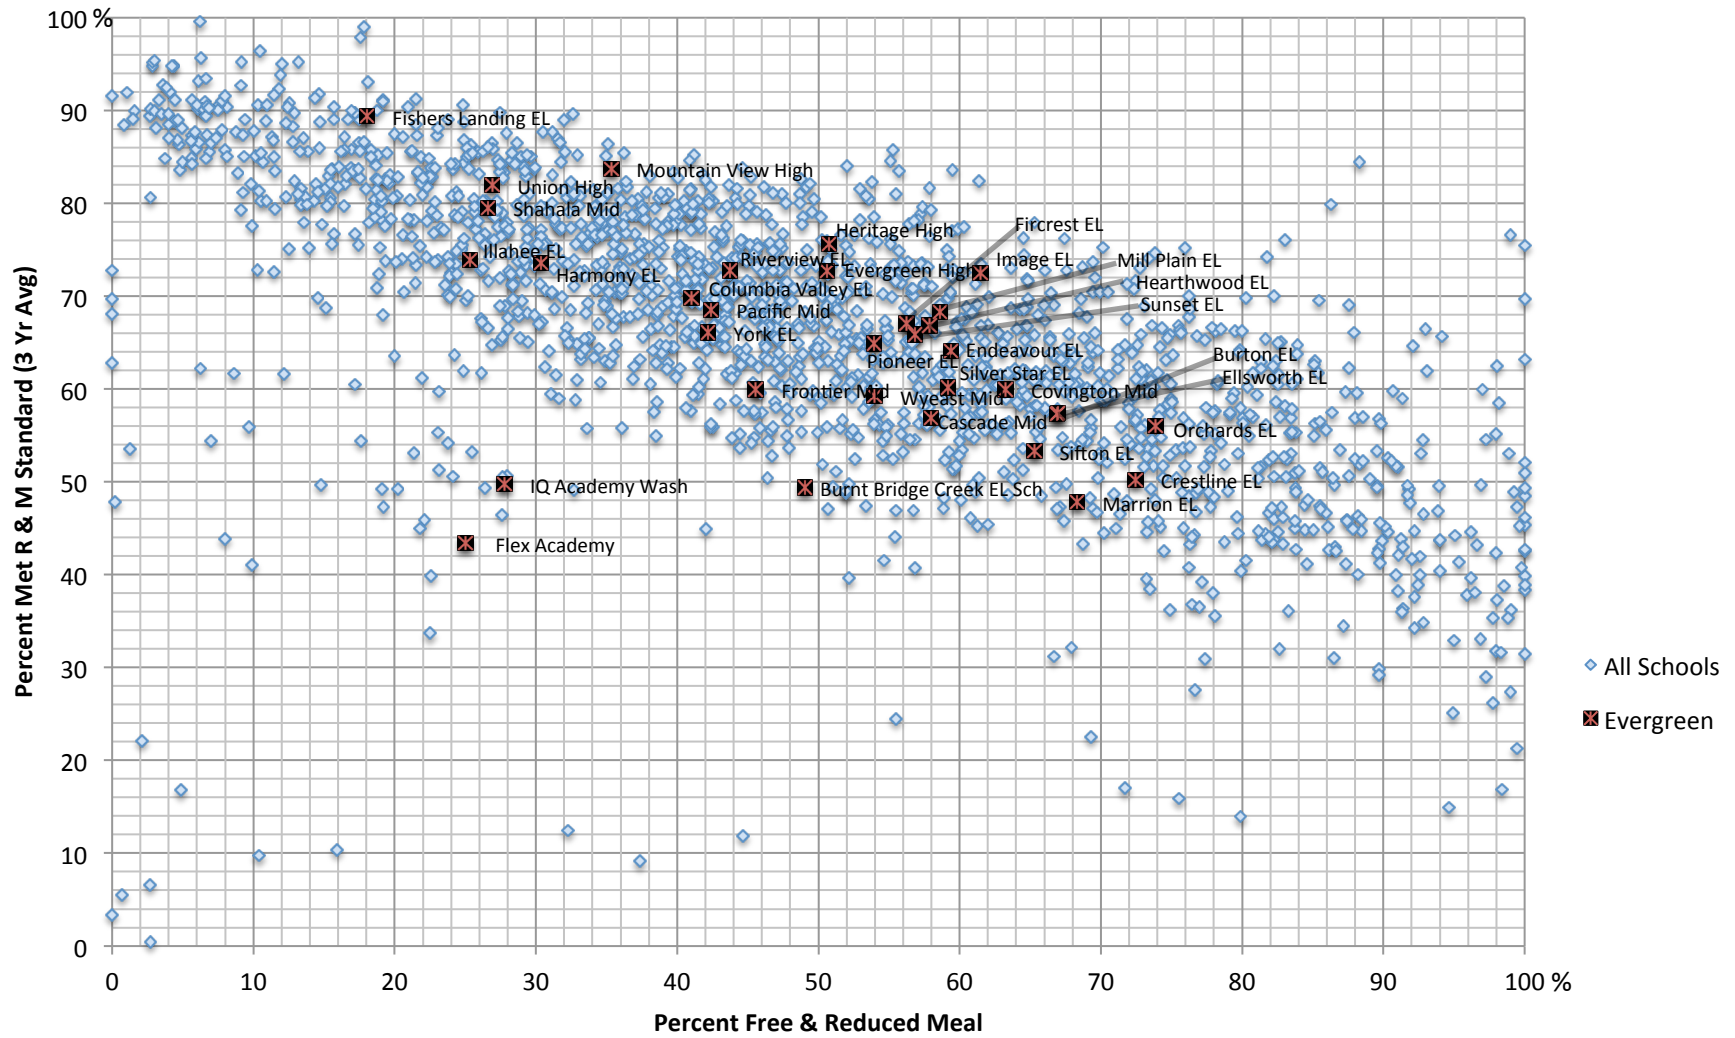

2013 Evergreen - All Washington State Schools - Performance

Percent Met Std in Reading & Math (2011-12-13 Avg) vs Percent Living in Poverty (2013)

Source: 2014 SBE Accountability Index; © by Bob Hughes