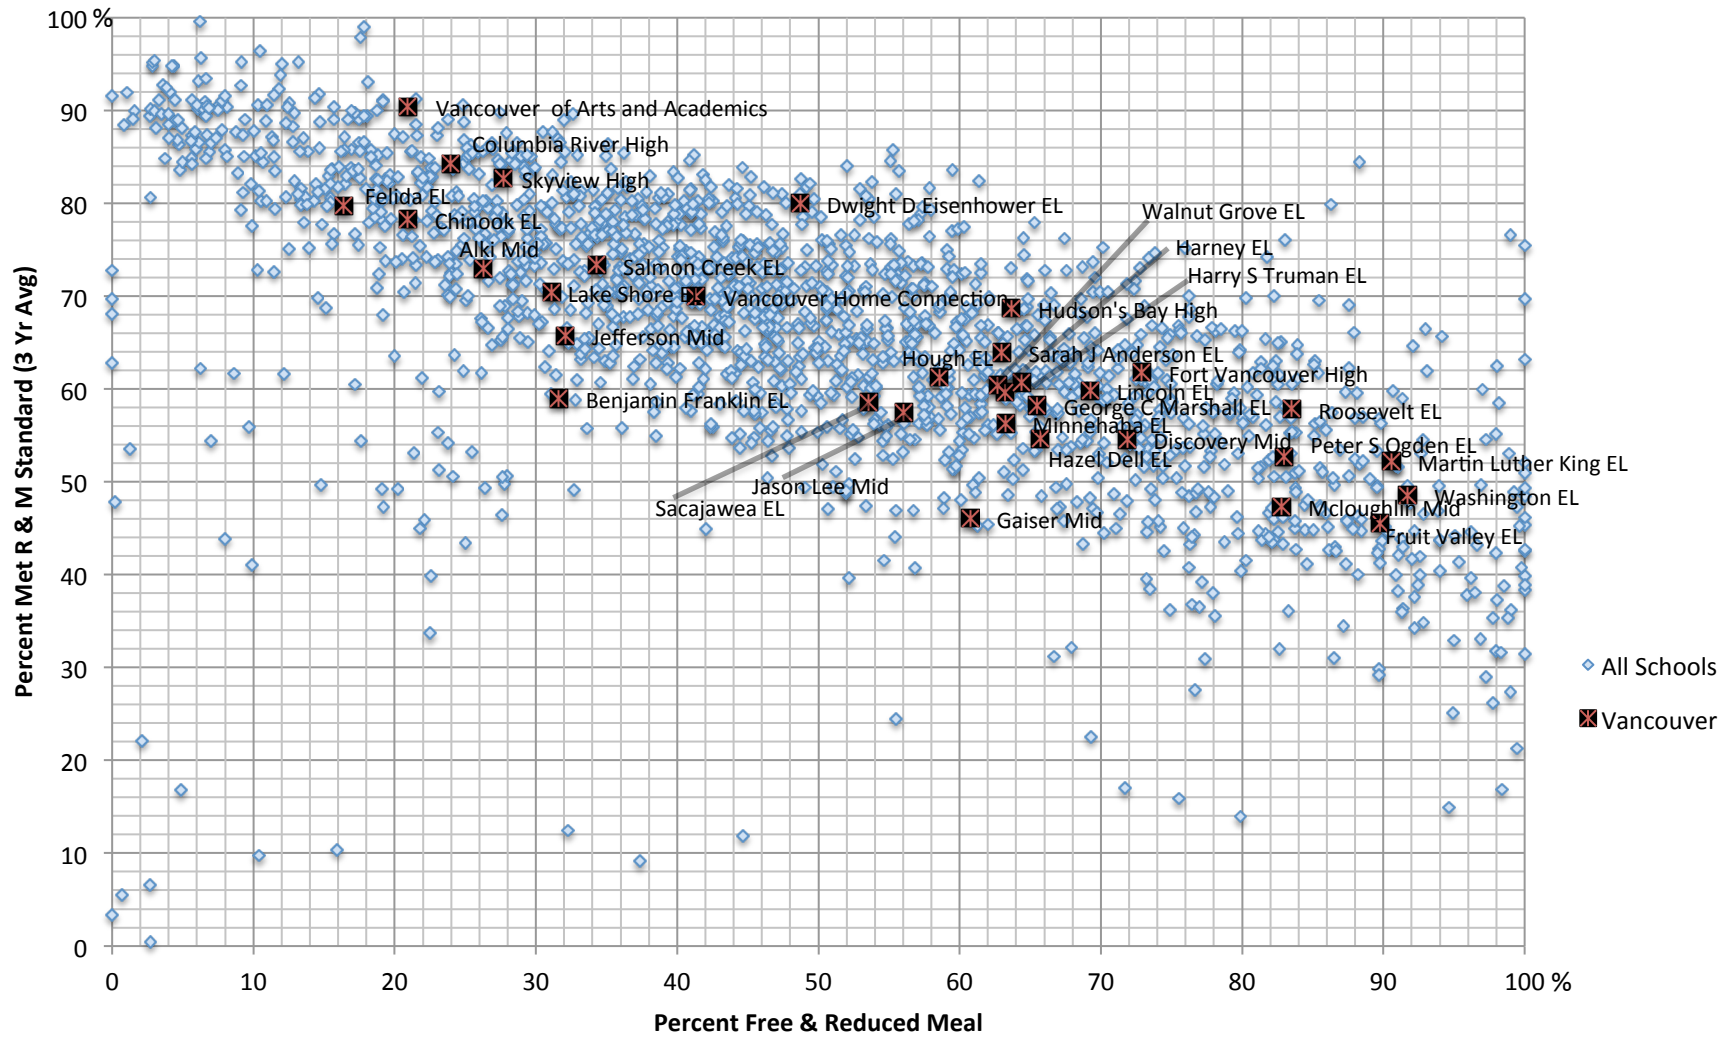

2013 Vancouver & All Washington State Schools - Performance

Percent Met Std in Reading & Math (2011-12-13 Avg) vs Percent Living in Poverty (2013)

Source: 2014 SBE Accountability Index; © by Bob Hughes