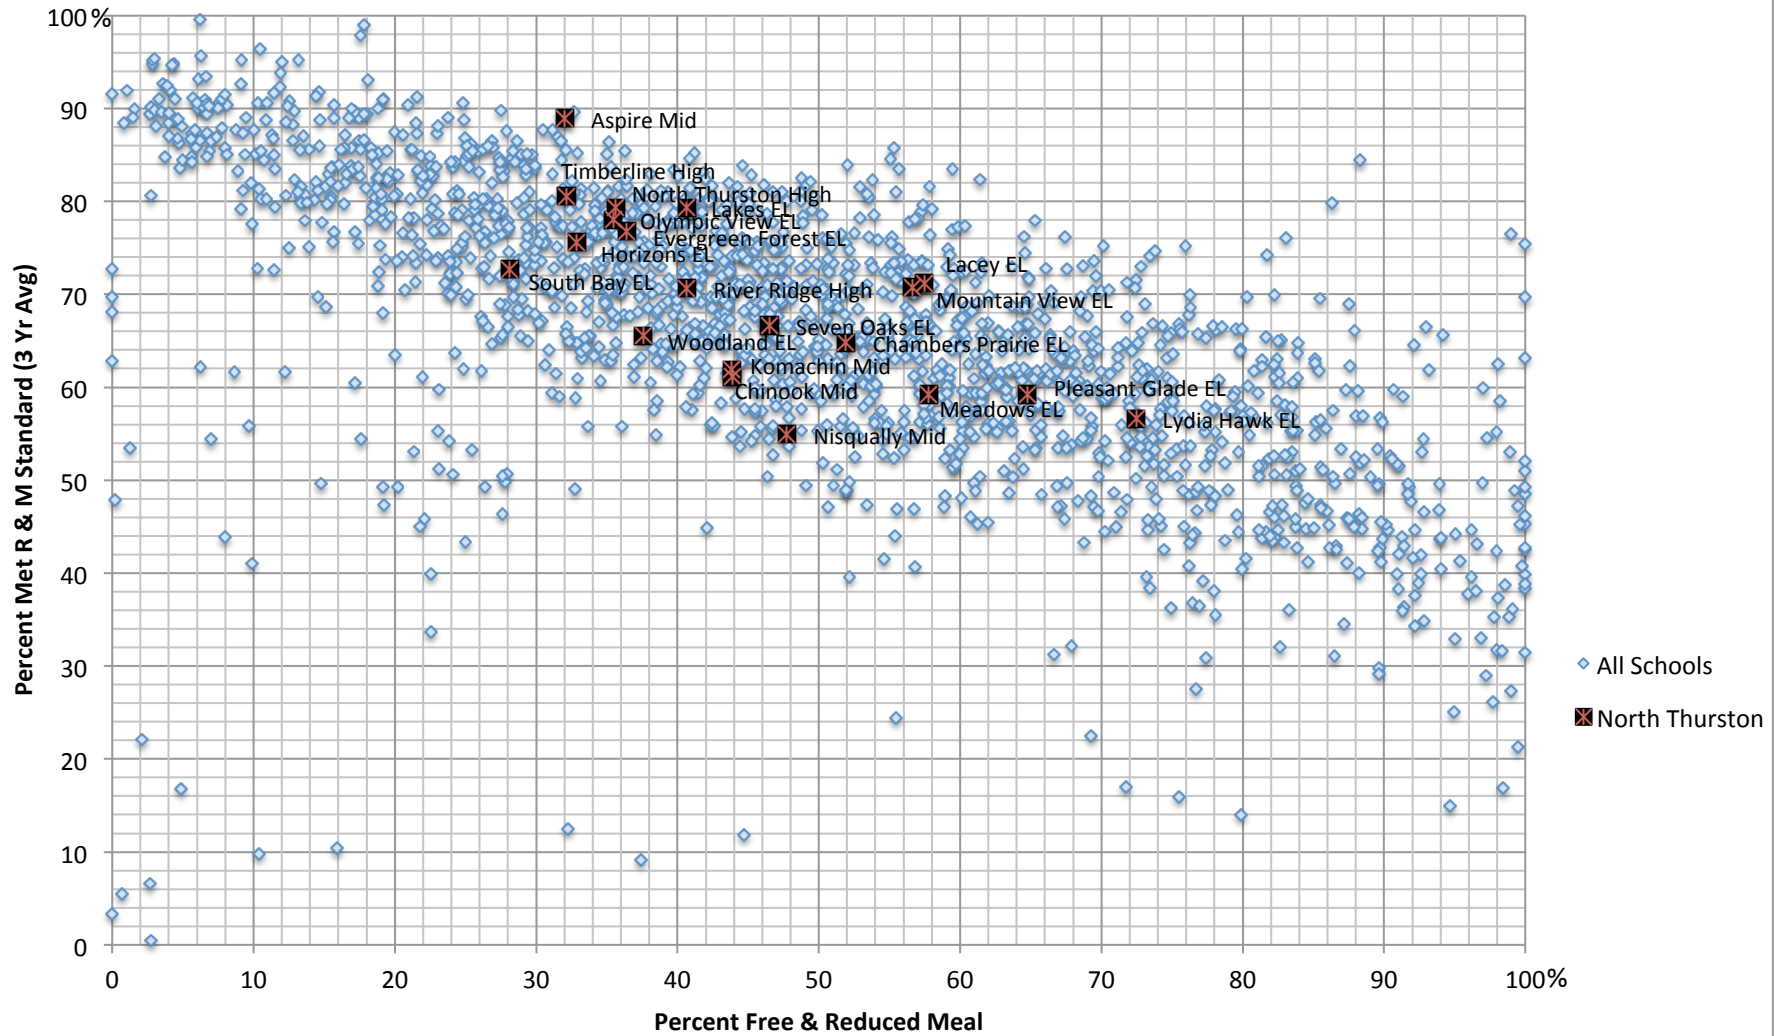

2013 North Thurston - All Washington State Schools - Performance

Percent Met Std in Reading & Math (2011-12-13 Avg) vs Percent Living in Poverty (2013)

Source: 2014 SBE Accountability Index; © by Bob Hughes