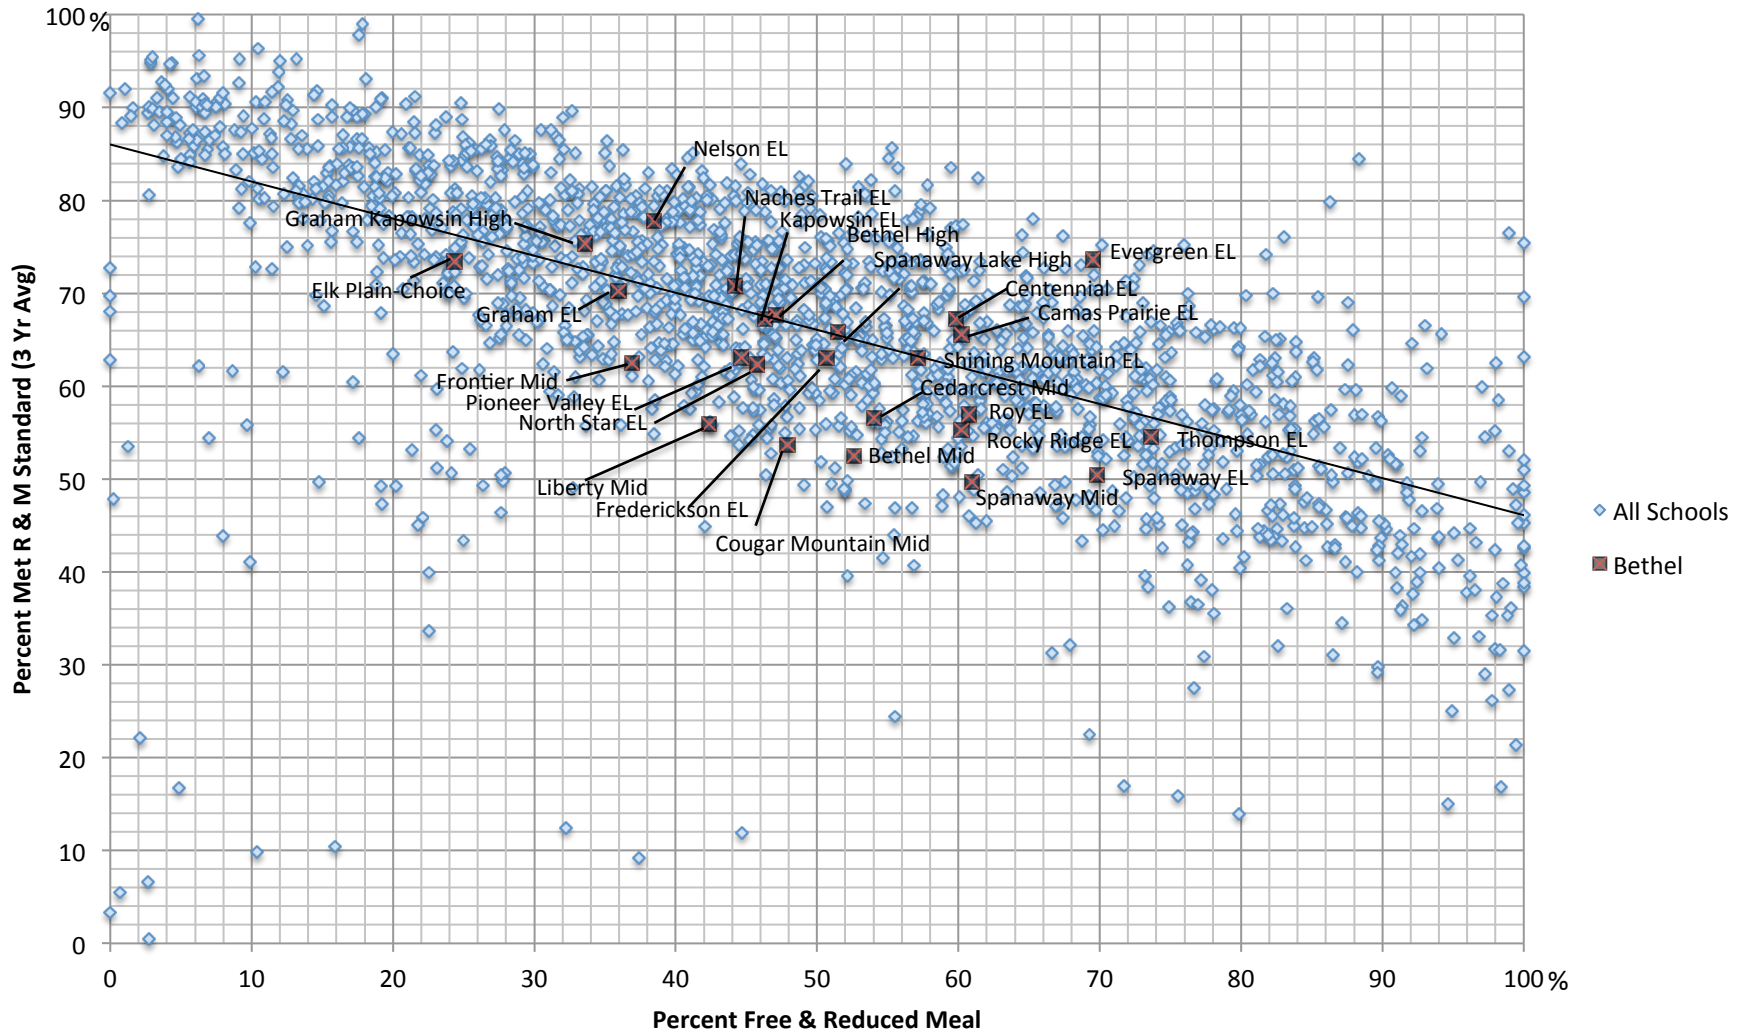

## 2013 Bethel Schools - All Washington State Schools - Performance Percent Met Std in Reading & Math (2011-12-13 Avg) vs Percent Living in Poverty (2013)

Source: 2014 SBE Accountability Index (N=1818) © by Bob Hughes