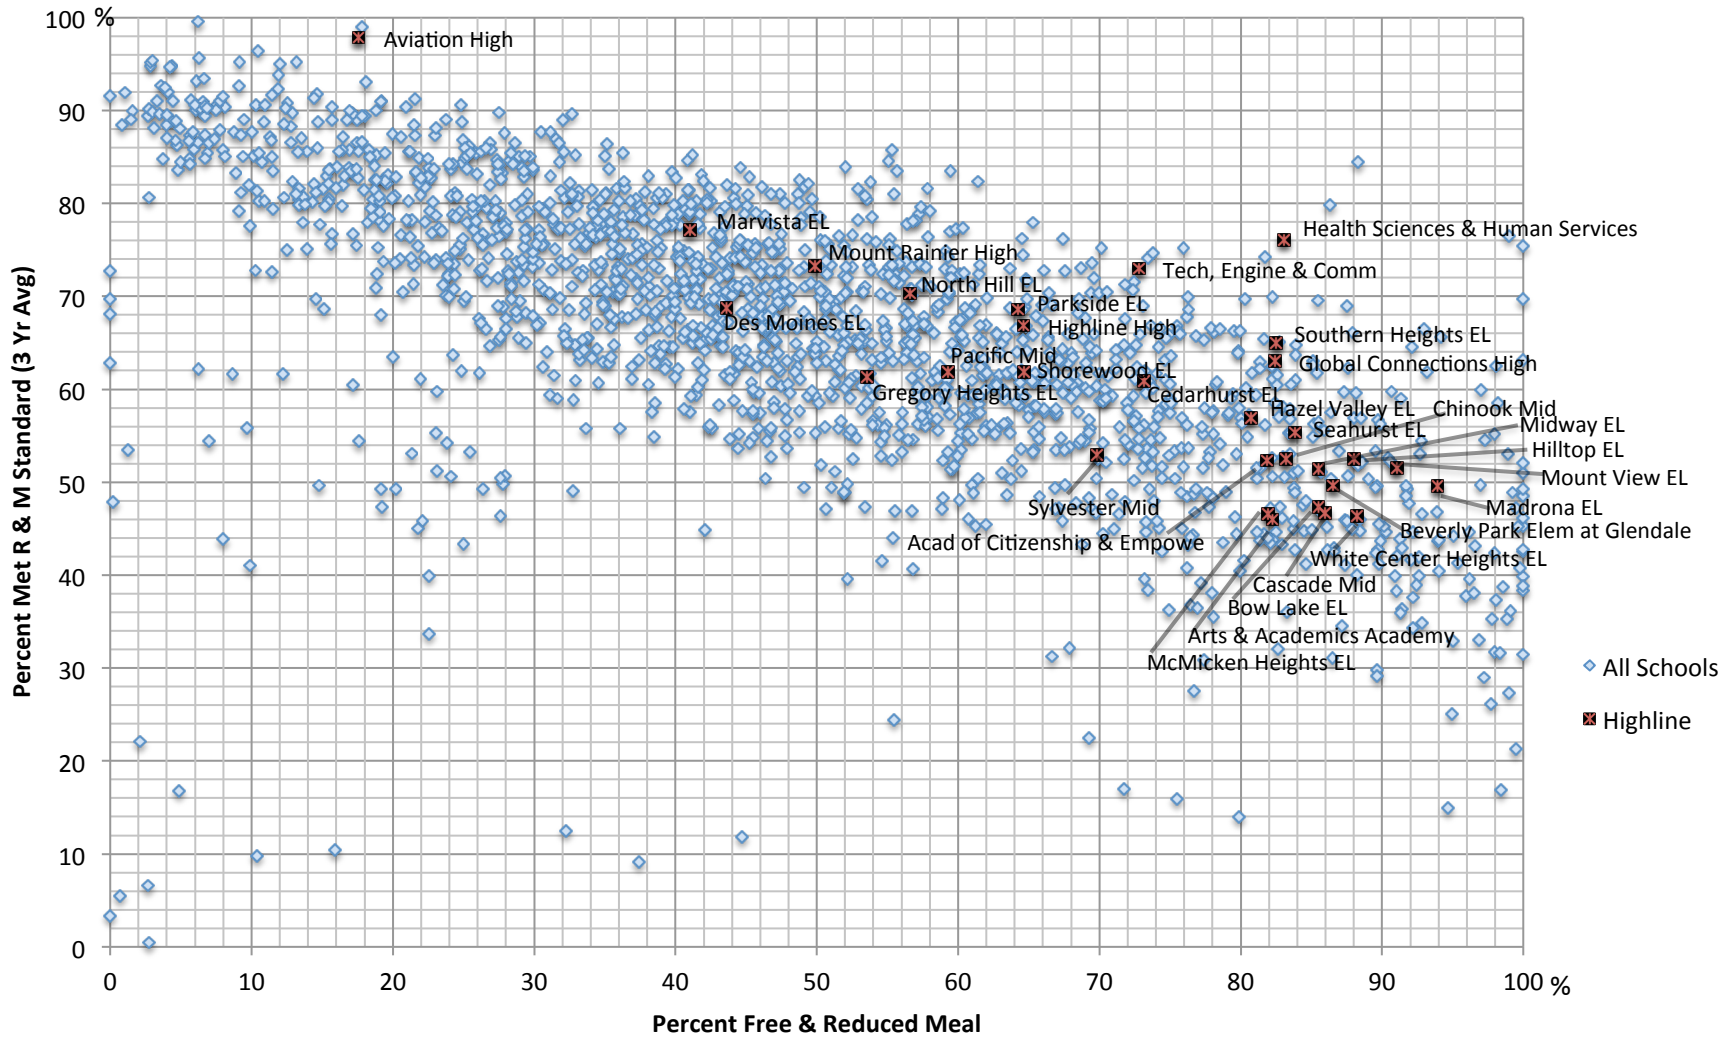

# 2013 Highline - All Washington State Schools - Performance

## Percent Met Std in Reading & Math (2011-12-13 Avg) vs Percent Living in Poverty (2013)

Source: 2014 SBE Accountability Index; © by Bob Hughes