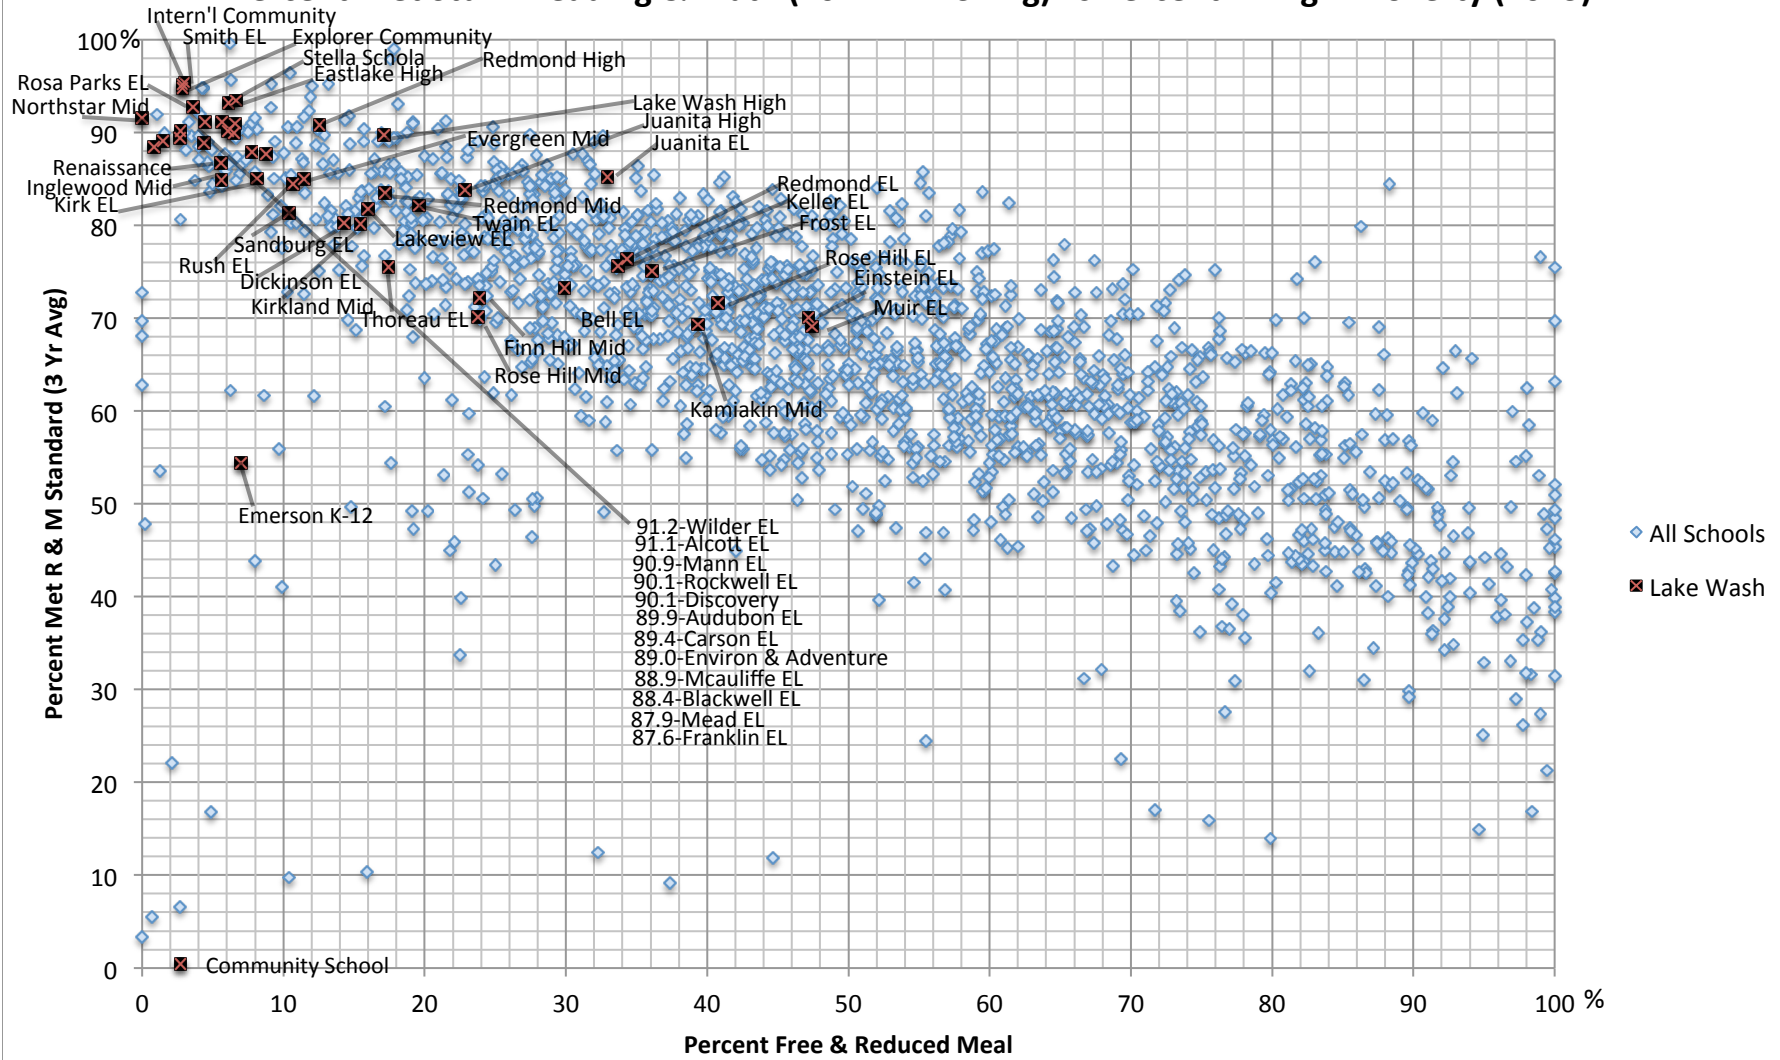

2013 Lake Wash - All Washington State Schools - Performance

Percent Met Std in Reading & Math (2011-12-13 Avg) vs Percent Living in Poverty (2013)

Source: 2014 SBE Accountability Index; © by Bob Hughes