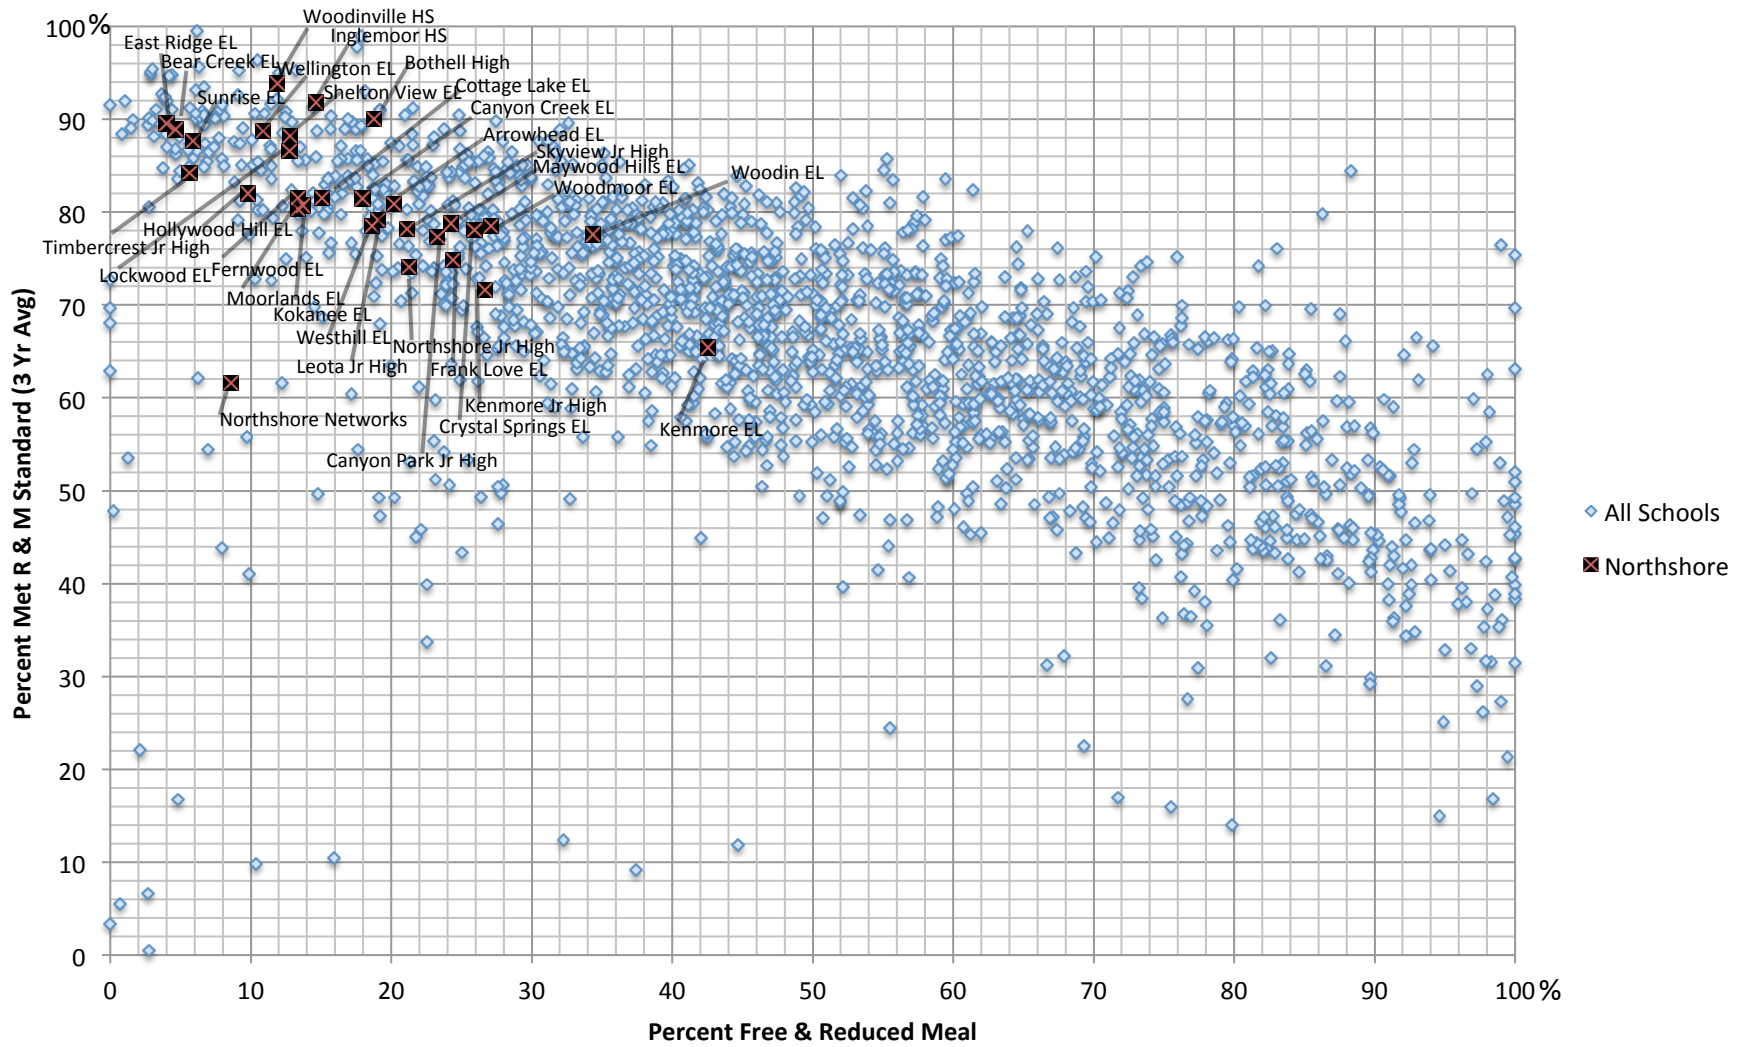

## 2013 Northshore - All Washington State Schools - Performance

### Percent Met Std in Reading & Math (2011-12-13 Avg) vs Percent Living in Poverty (2013)

Source: 2014 SBE Accountability Index; © by Bob Hughes