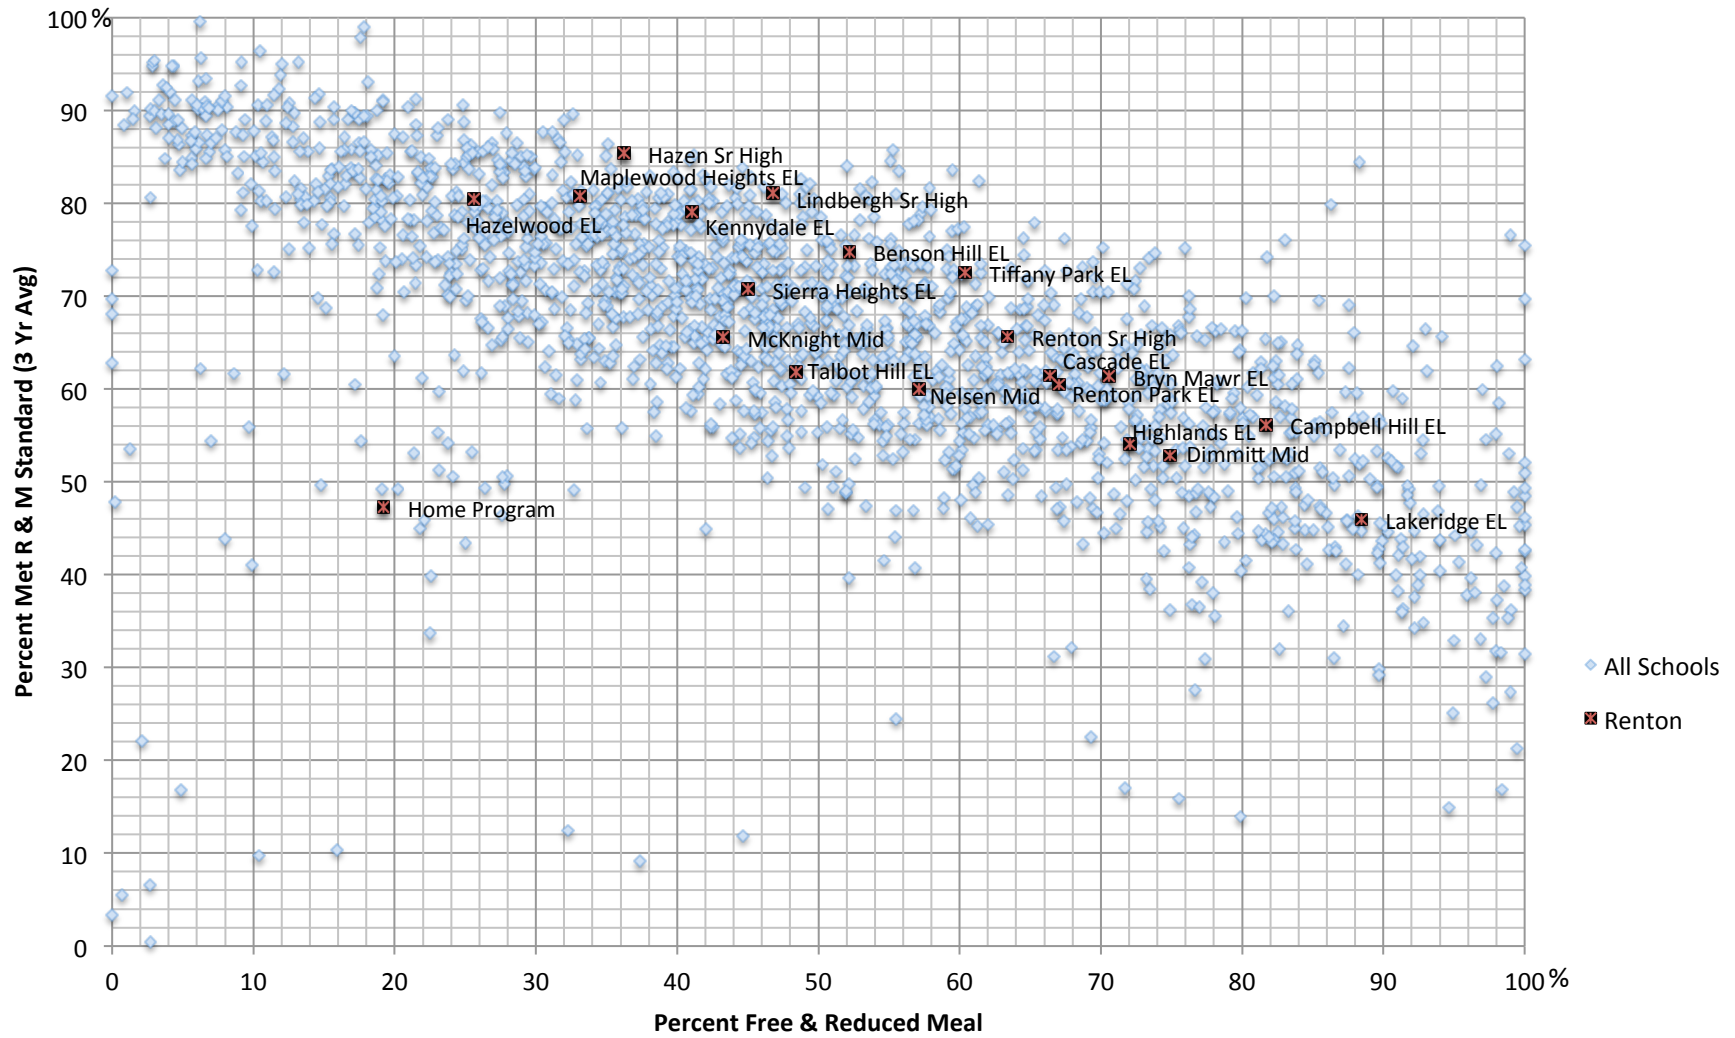

2013 Renton - All Washington State Schools - Performance

Percent Met Std in Reading & Math (2011-12-13 Avg) vs Percent Living in Poverty (2013)

Source: 2014 SBE Accountability Index; © by Bob Hughes