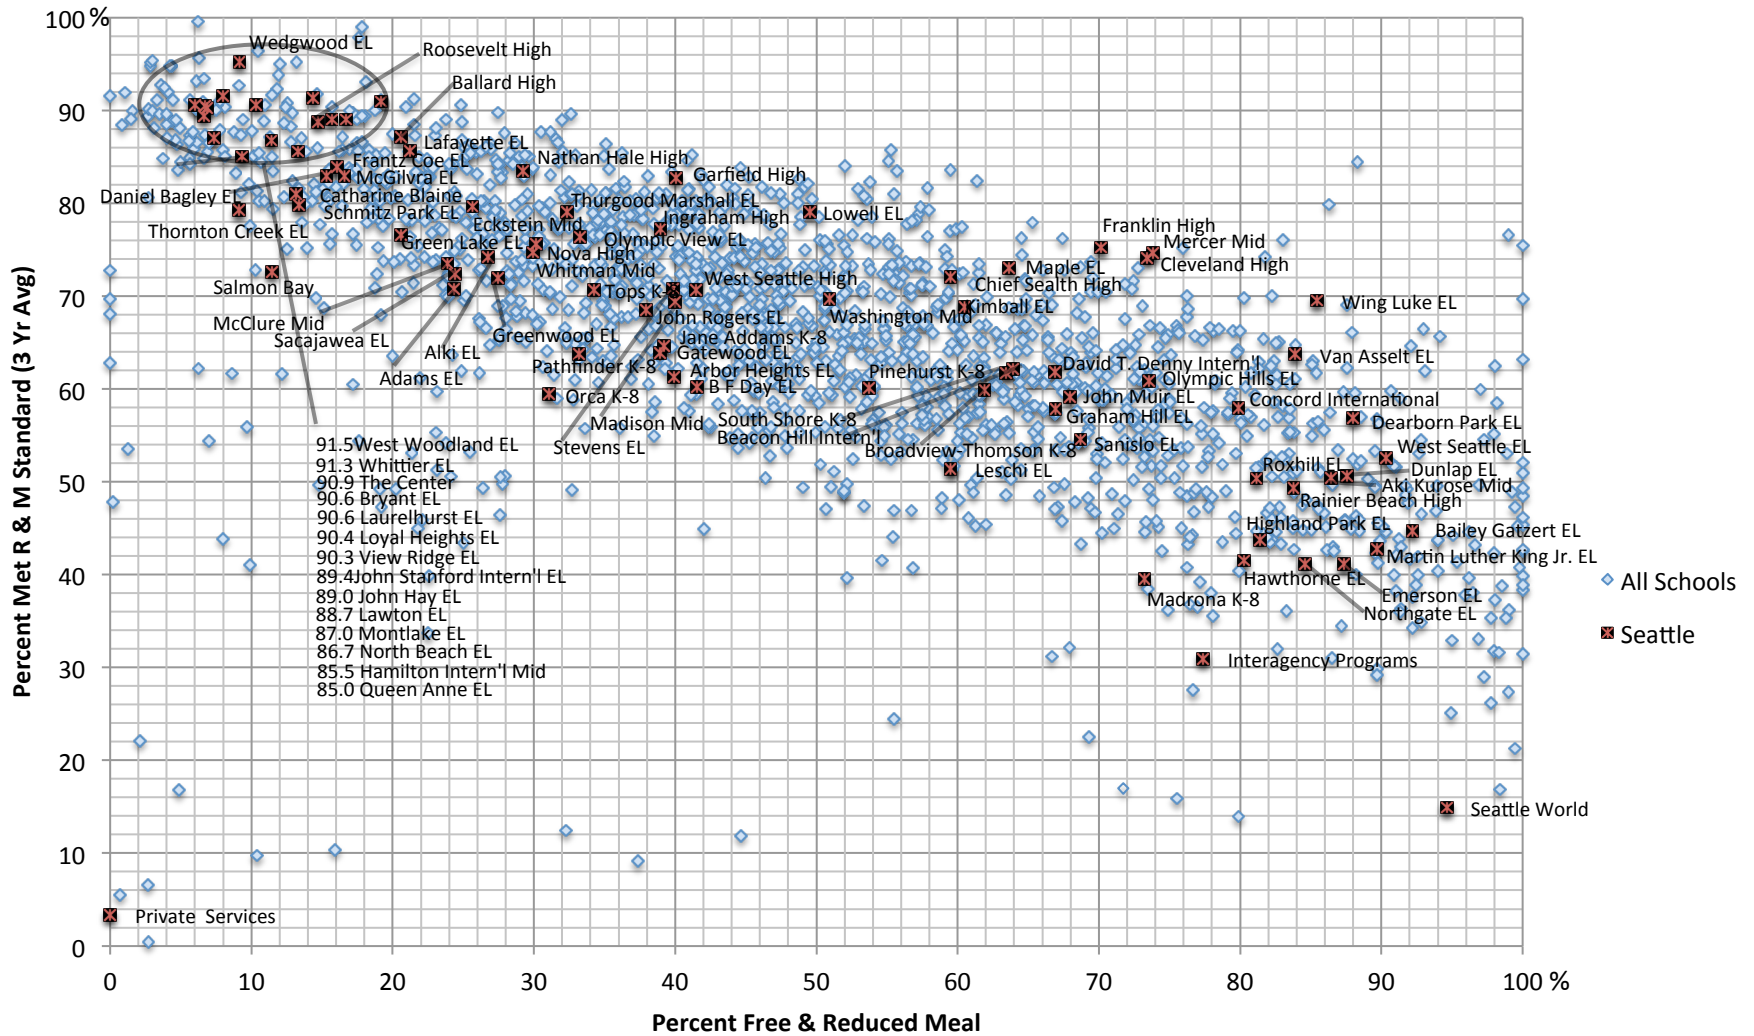

# 2013 Seattle - All Washington State Schools - Performance

## Percent Met Std in Reading & Math (2011-12-13 Avg) vs Percent Living in Poverty (2013)

Source: 2014 SBE Accountability Index; © by Bob Hughes