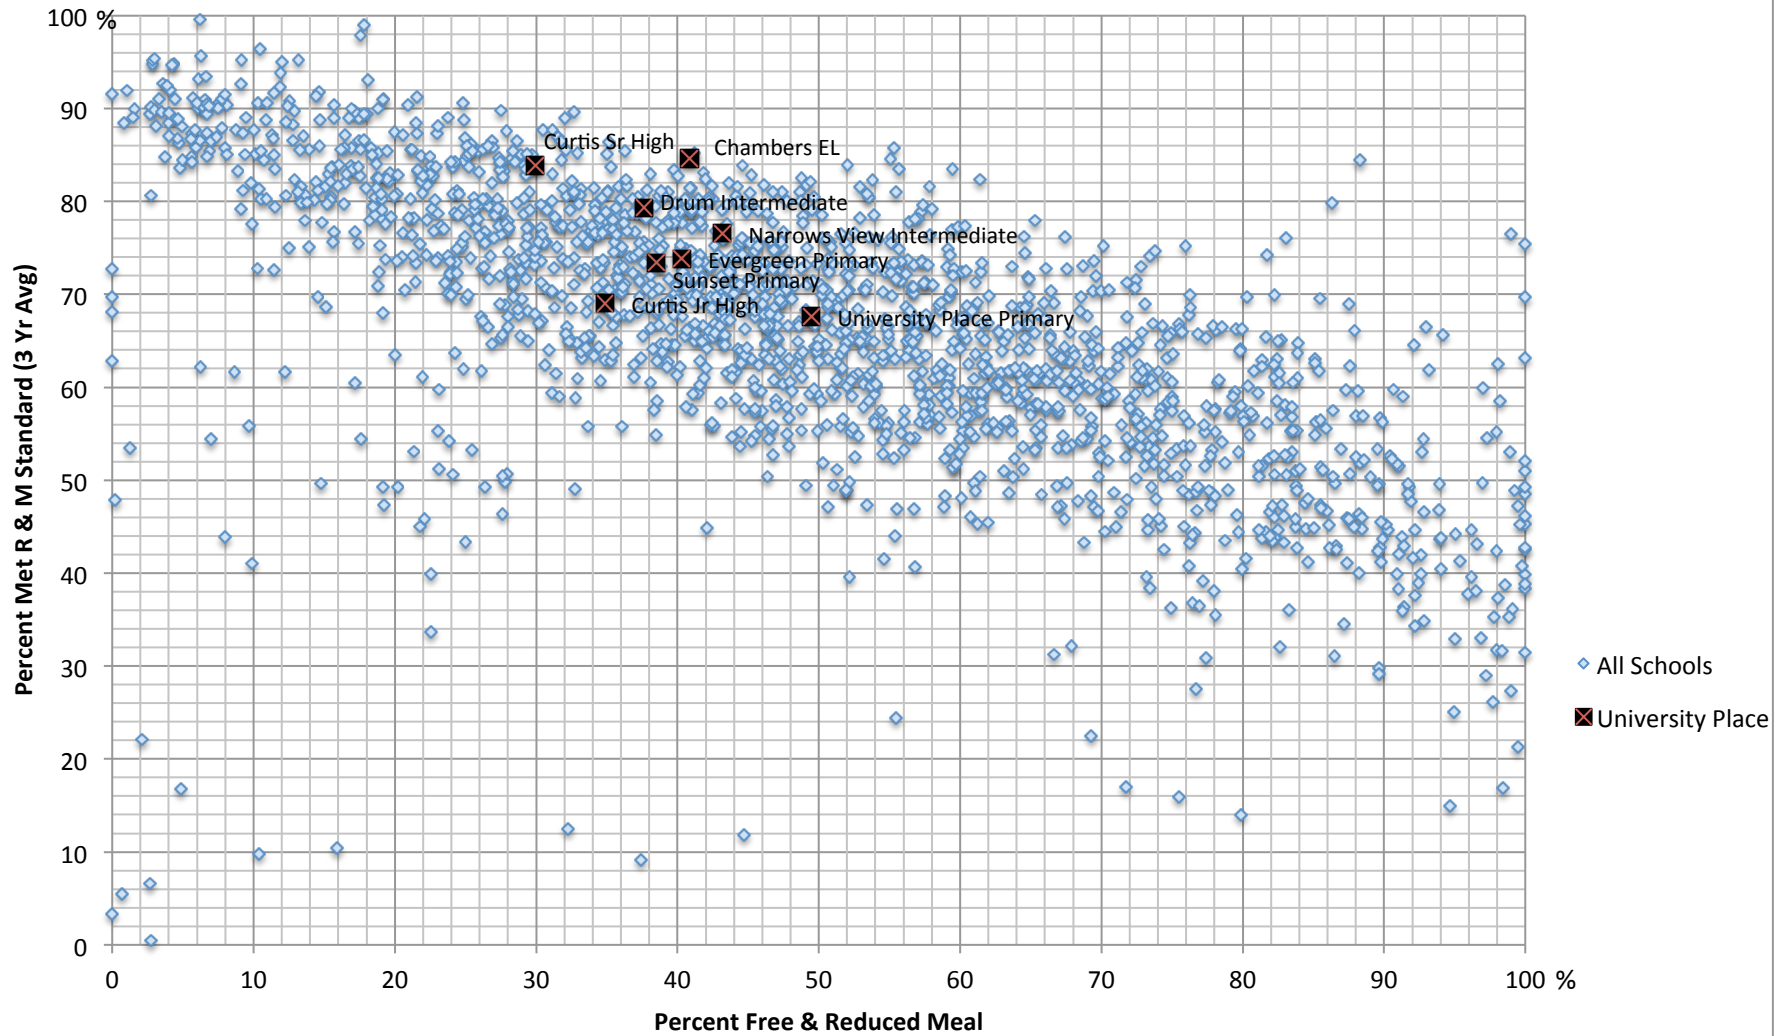

2013 University Place - All Washington State Schools - Performance

Percent Met Std in Reading & Math (2011-12-13 Avg) vs Percent Living in Poverty (2013)

Source: 2014 SBE Accountability Index; © by Bob Hughes