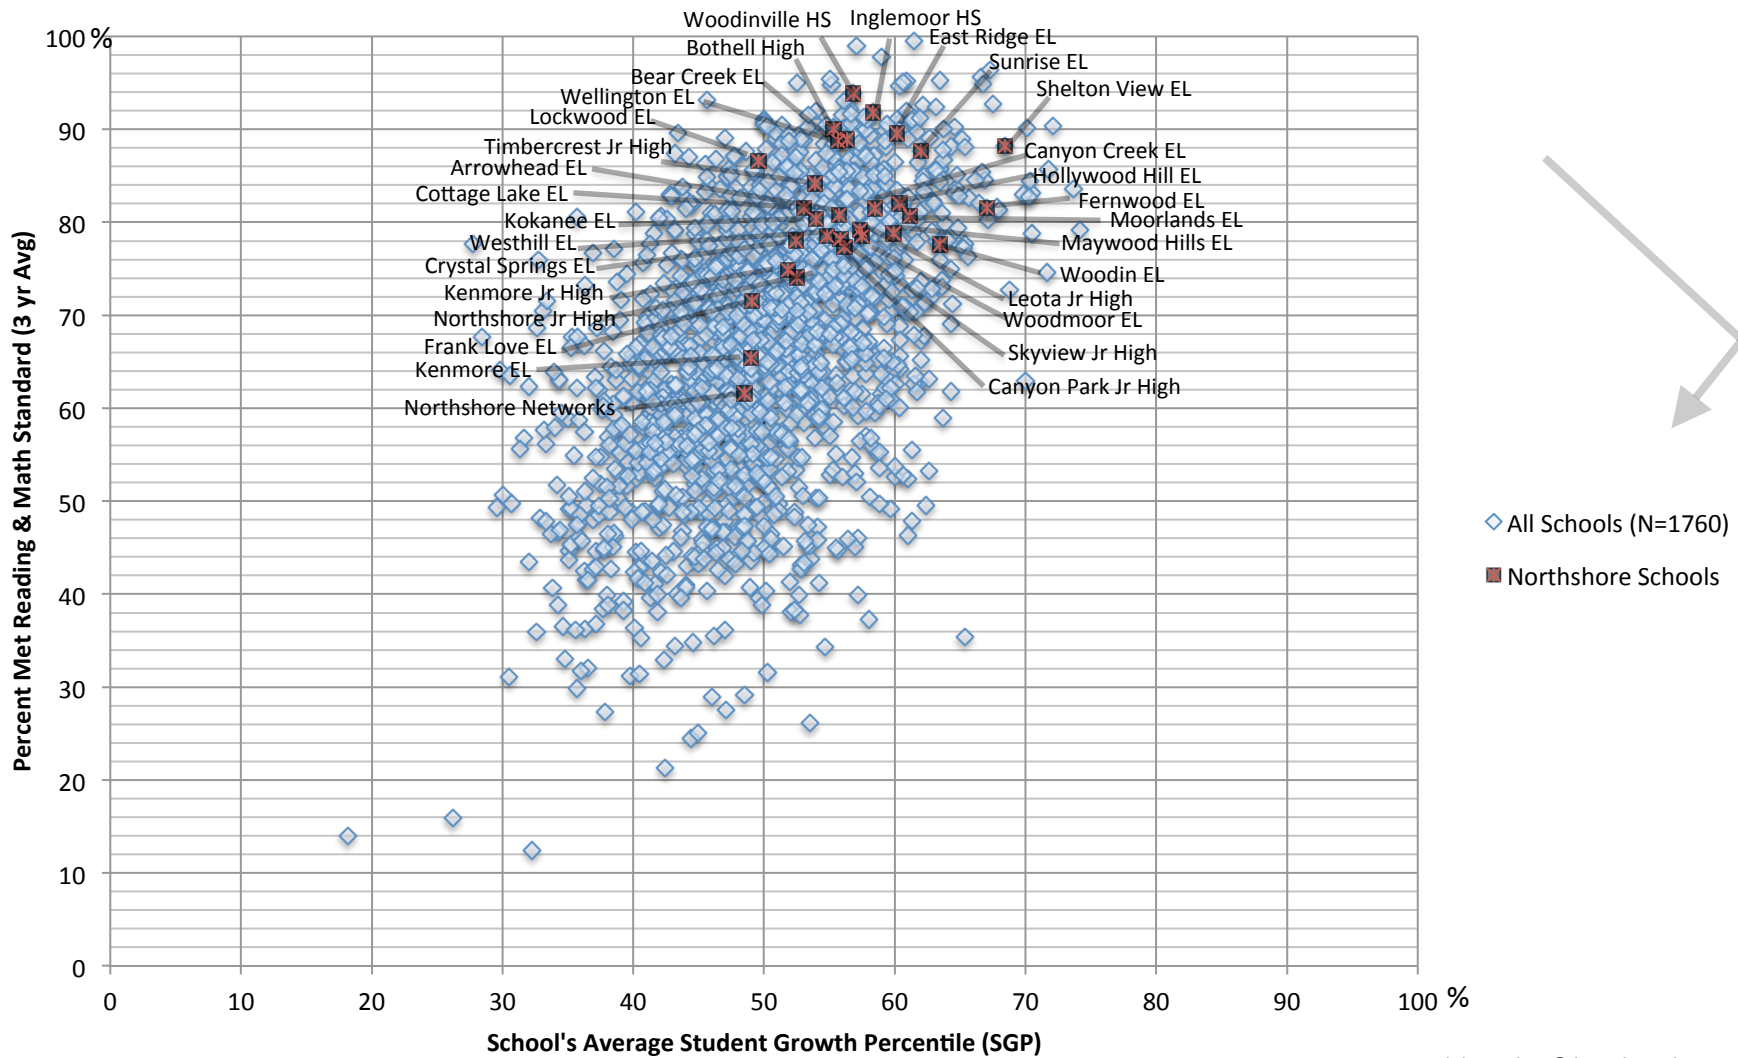

2013 - Northshore - All Washington Schools - Growth

Percent Met Std in Reading & Math (2011-12-13) vs Student Growth Percentage

Source: 2014 SBE Accountability Index; © by Bob Hughes