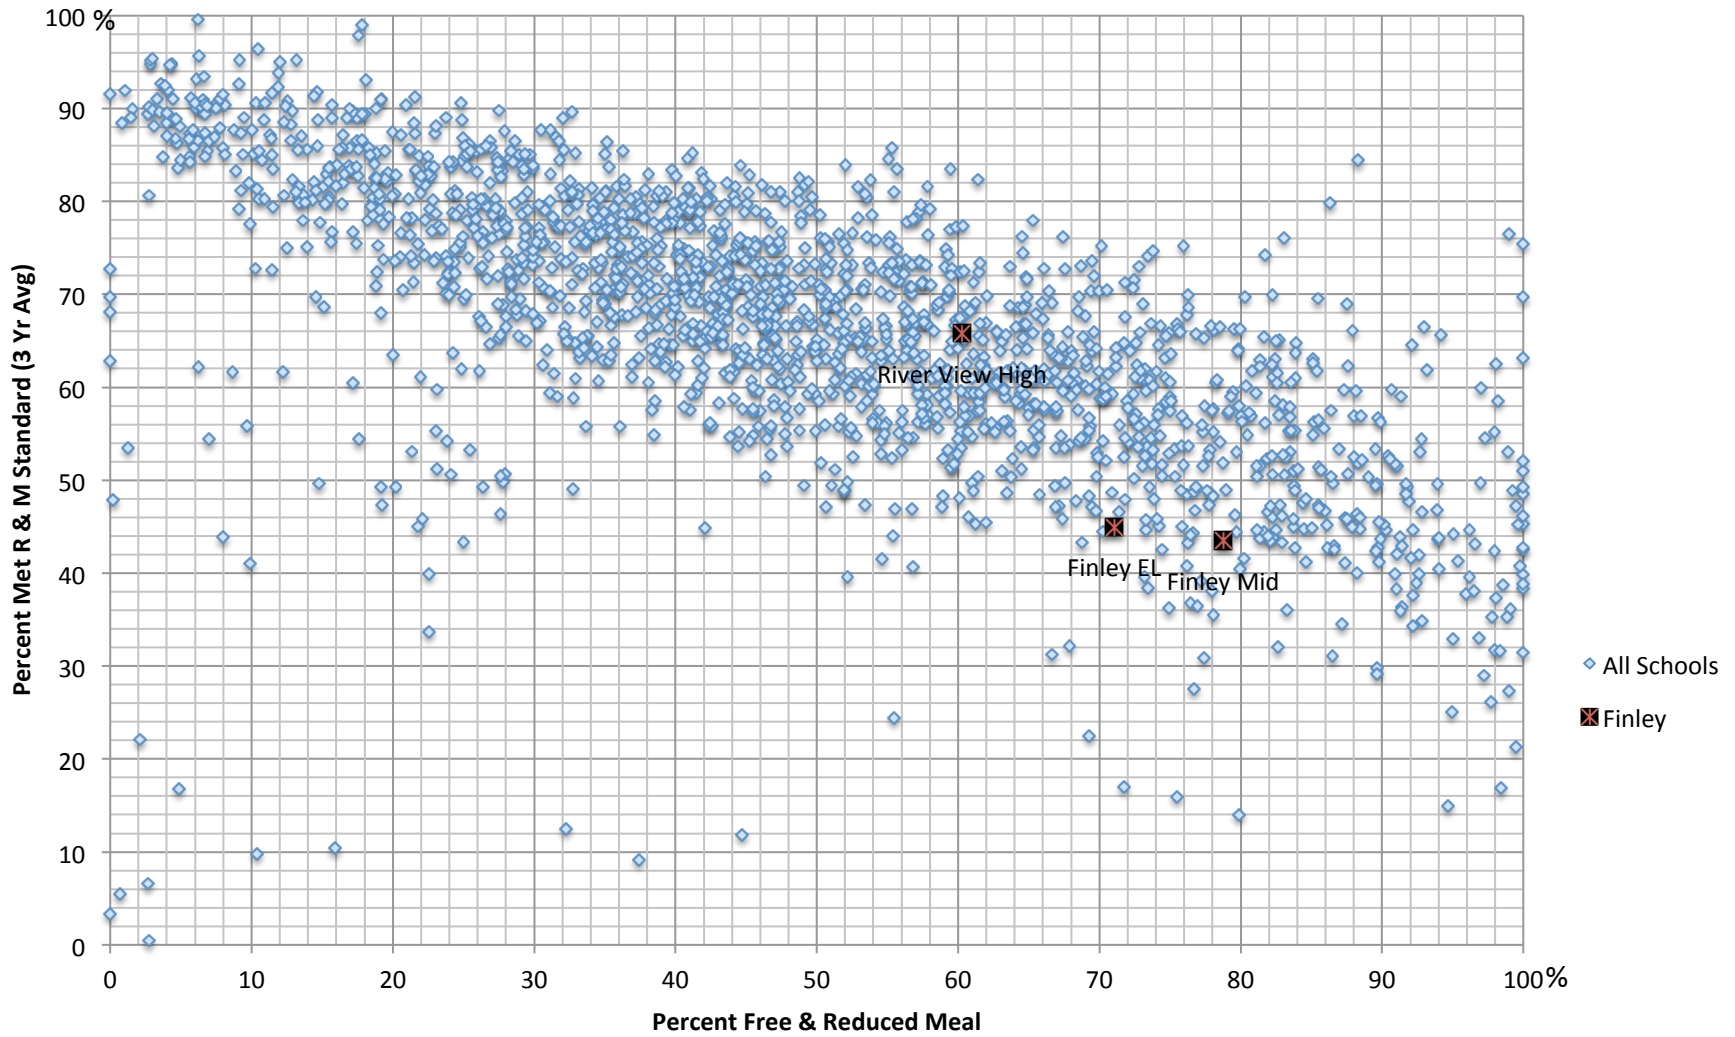

2013 Finley - All Washington State Schools - Performance

Percent Met Std in Reading & Math (2011-12-13 Avg) vs Percent Living in Poverty (2013)

Source: 2014 SBE Accountability Index; © by Bob Hughes