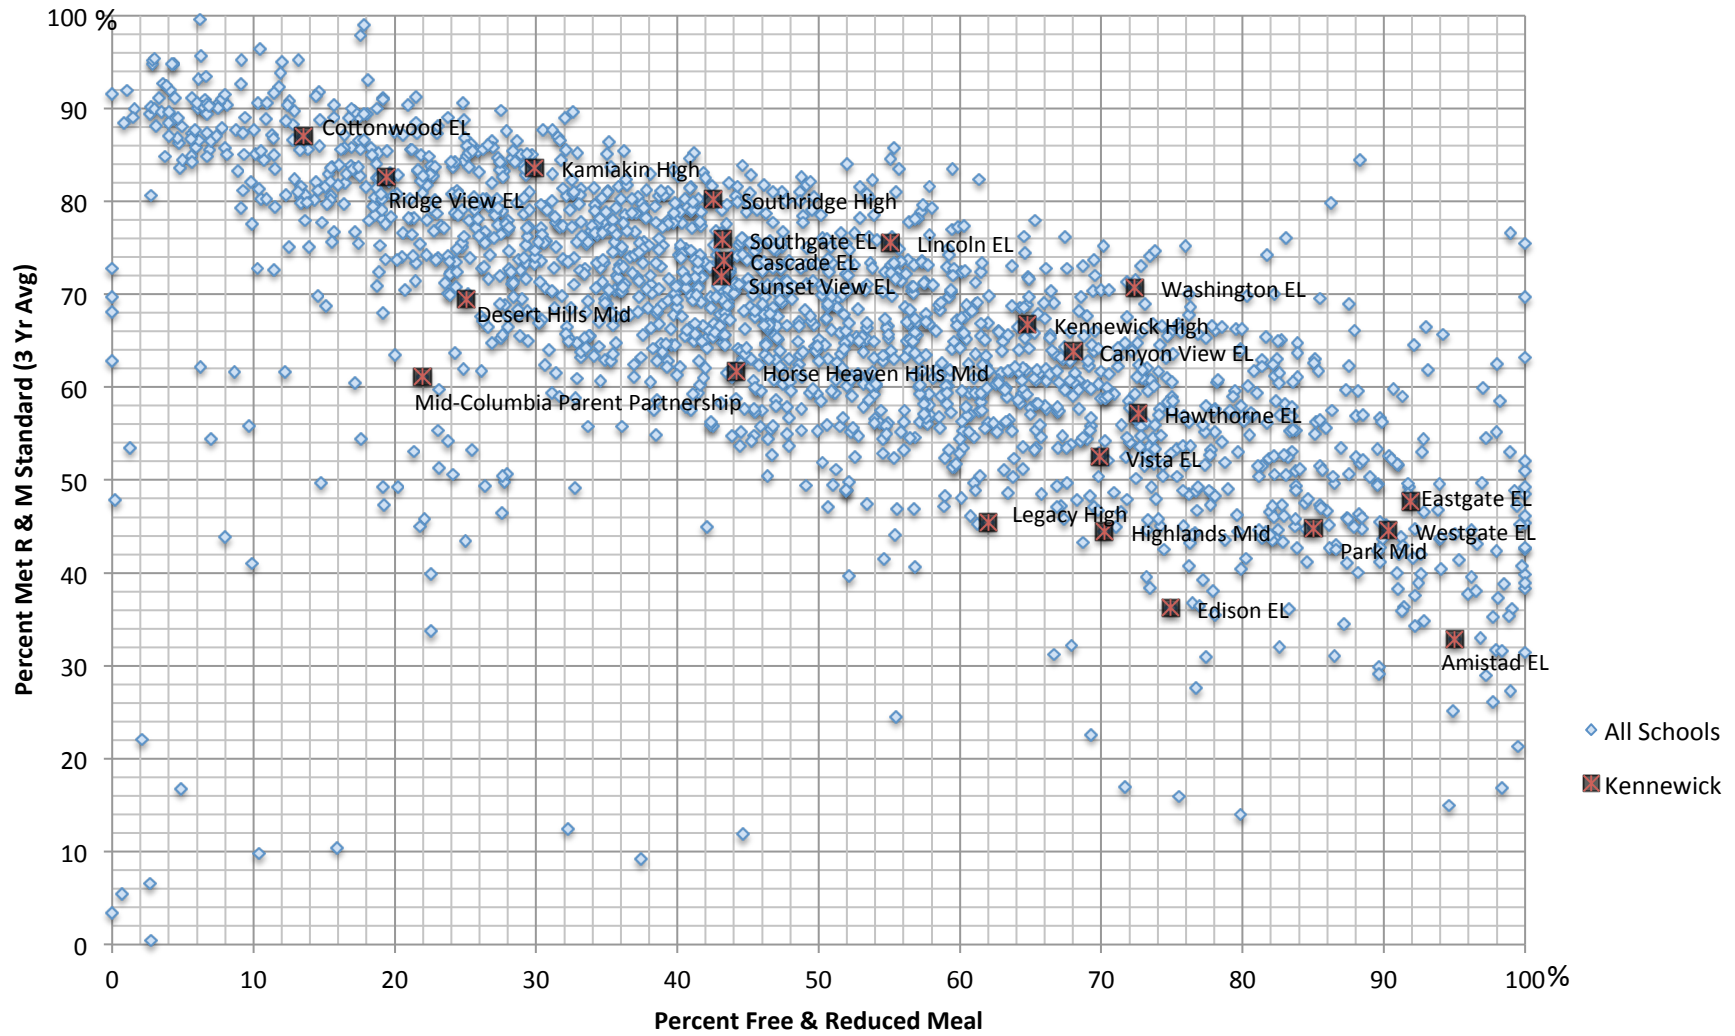

2013 Kennewick - All Washington State Schools - Performance

Percent Met Std in Reading & Math (2011-12-13 Avg) vs Percent Living in Poverty (2013)

Source: 2014 SBE Accountability Index; © by Bob Hughes