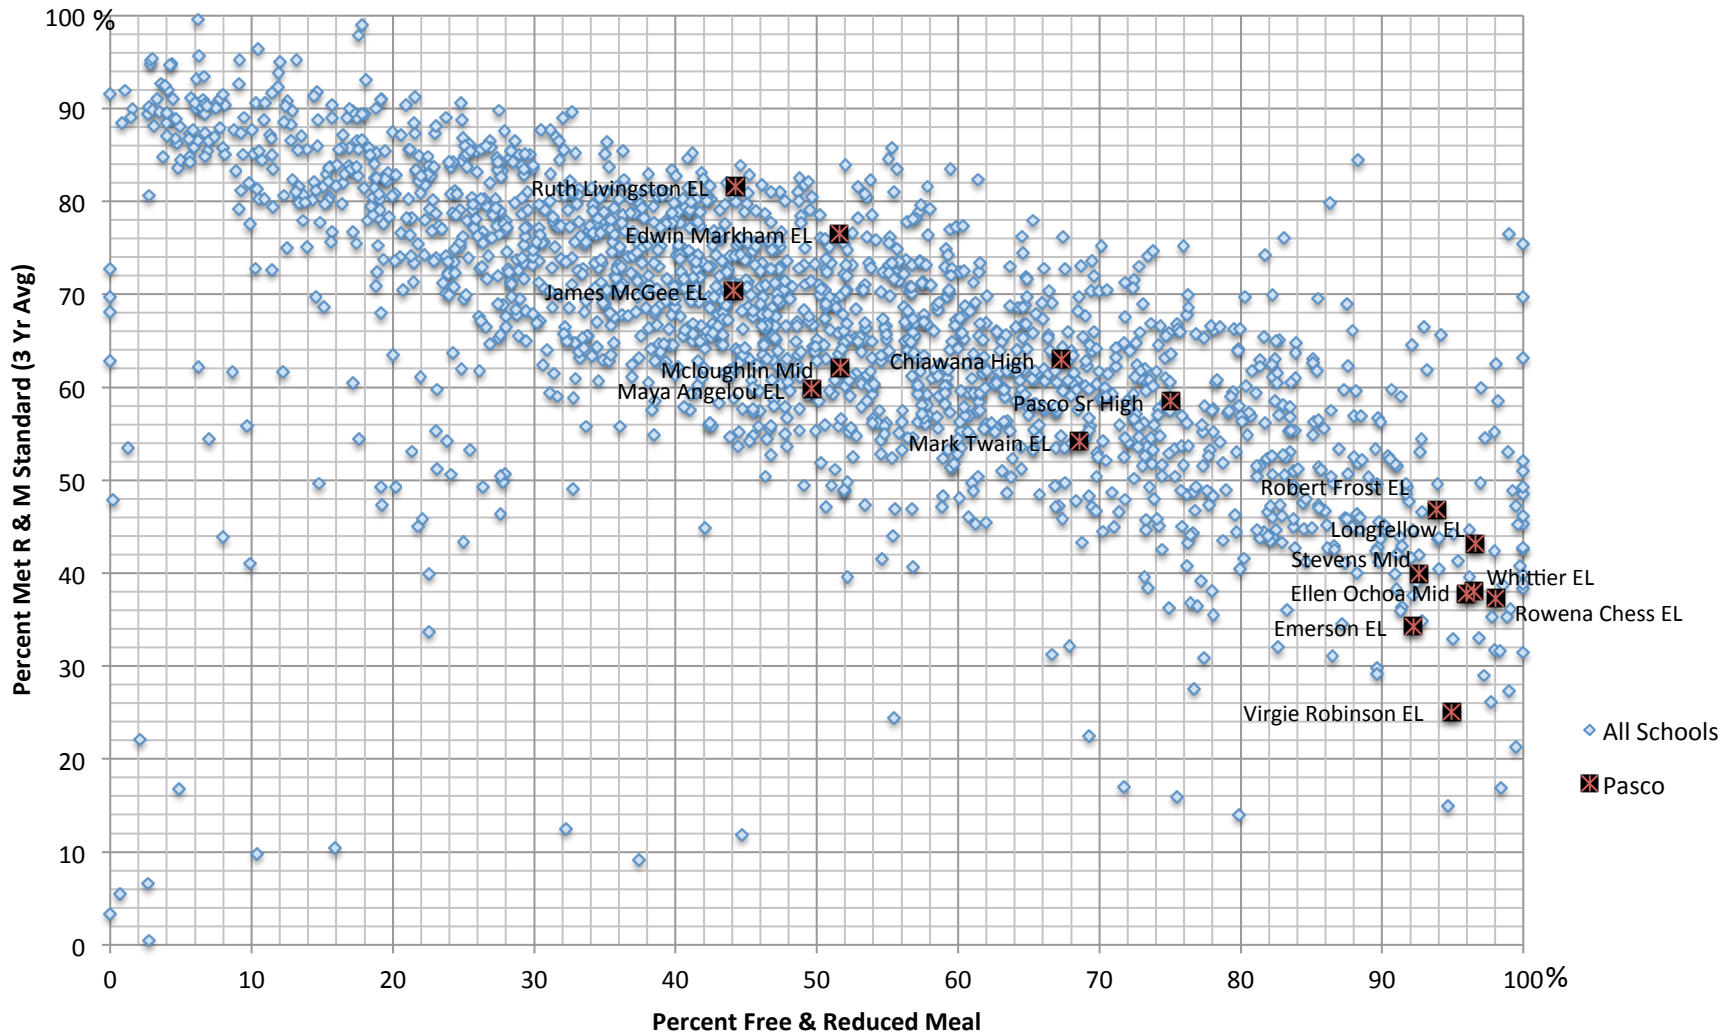

## 2013 Pasco - All Washington State Schools - Performance

### Percent Met Std in Reading & Math (2011-12-13 Avg) vs Percent Living in Poverty (2013)

Source: 2014 SBE Accountability Index; © by Bob Hughes