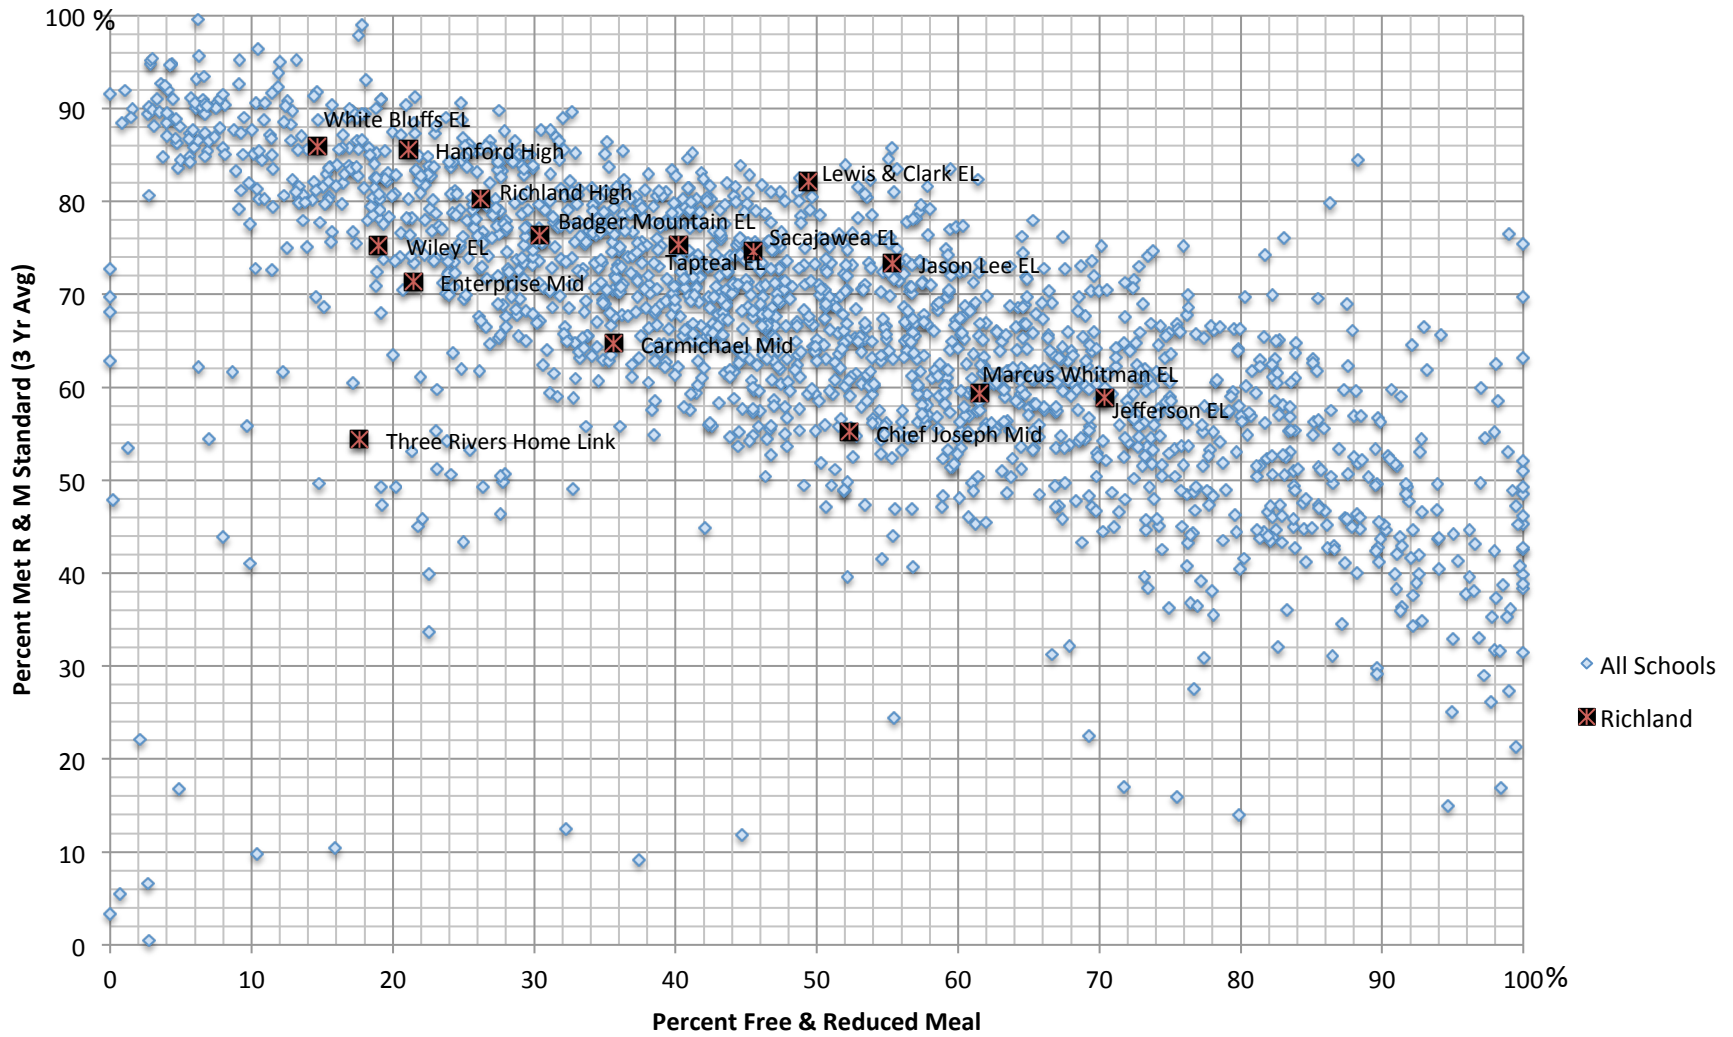

2013 Richland - All Washington State Schools - Performance

Percent Met Std in Reading & Math (2011-12-13 Avg) vs Percent Living in Poverty (2013)

Source: 2014 SBE Accountability Index; © by Bob Hughes