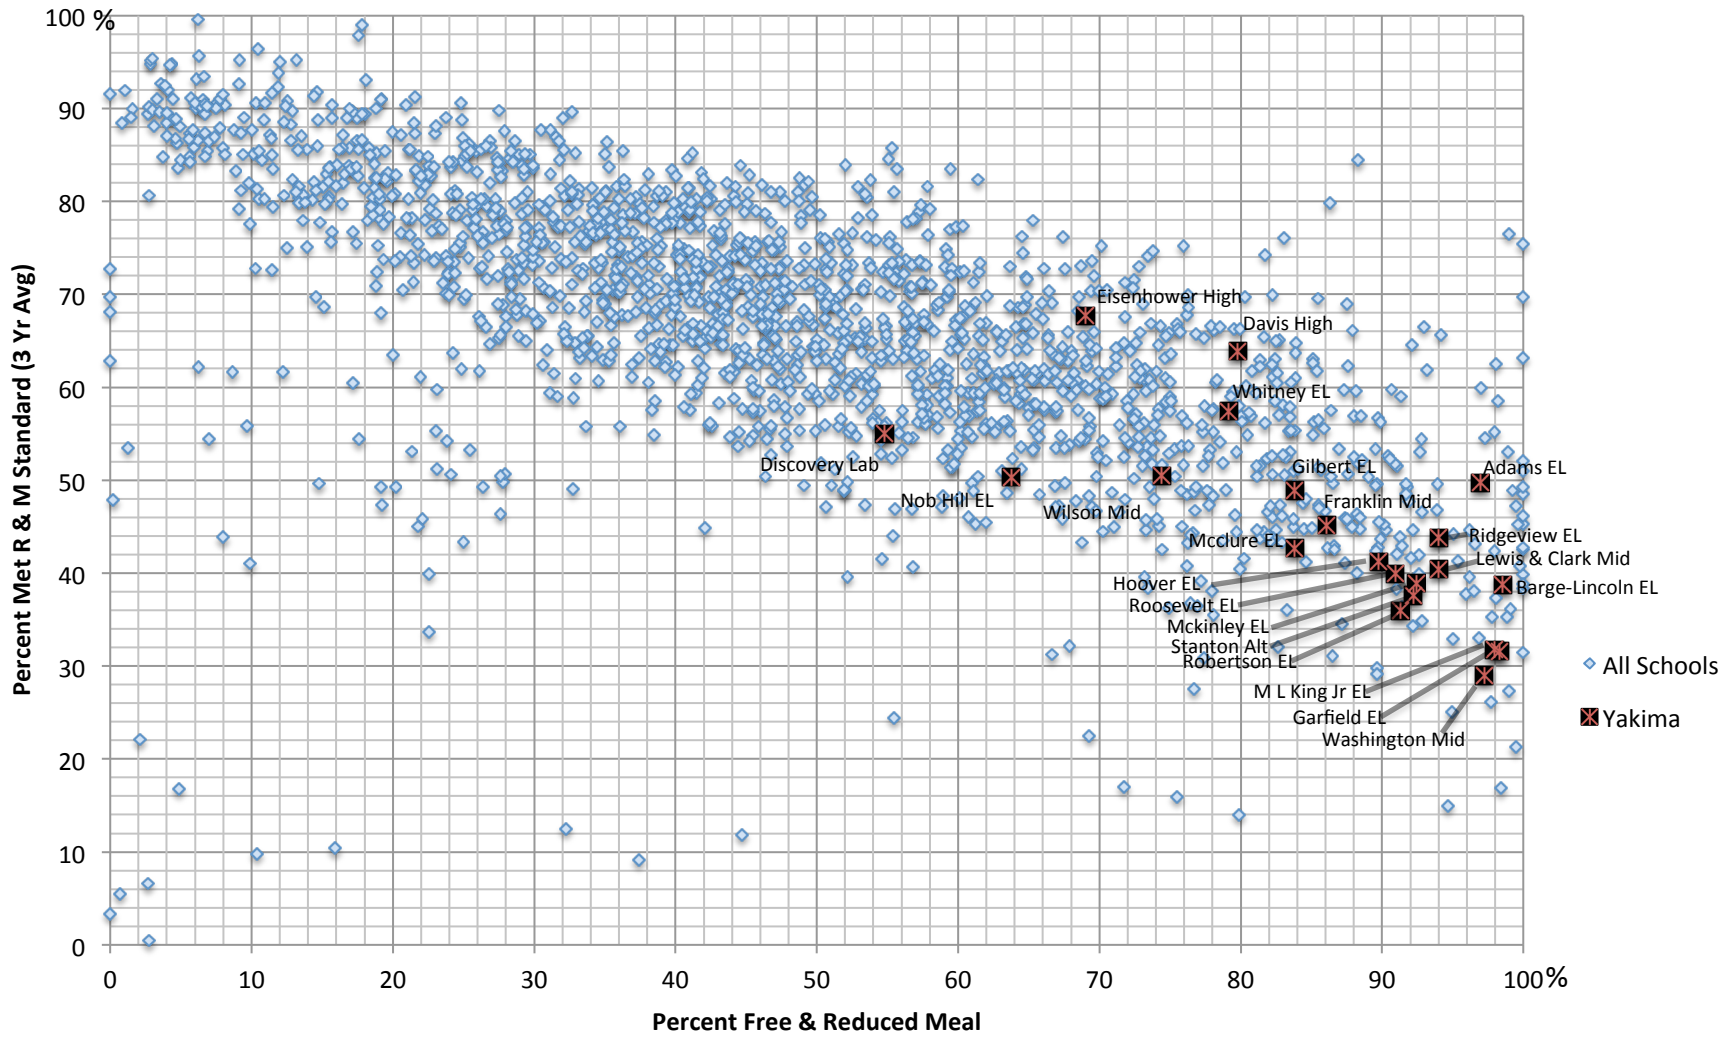

2013 Yakima - All Washington State Schools - Performance

Percent Met Std in Reading & Math (2011-12-13 Avg) vs Percent Living in Poverty (2013)

Source: 2014 SBE Accountability Index; © by Bob Hughes