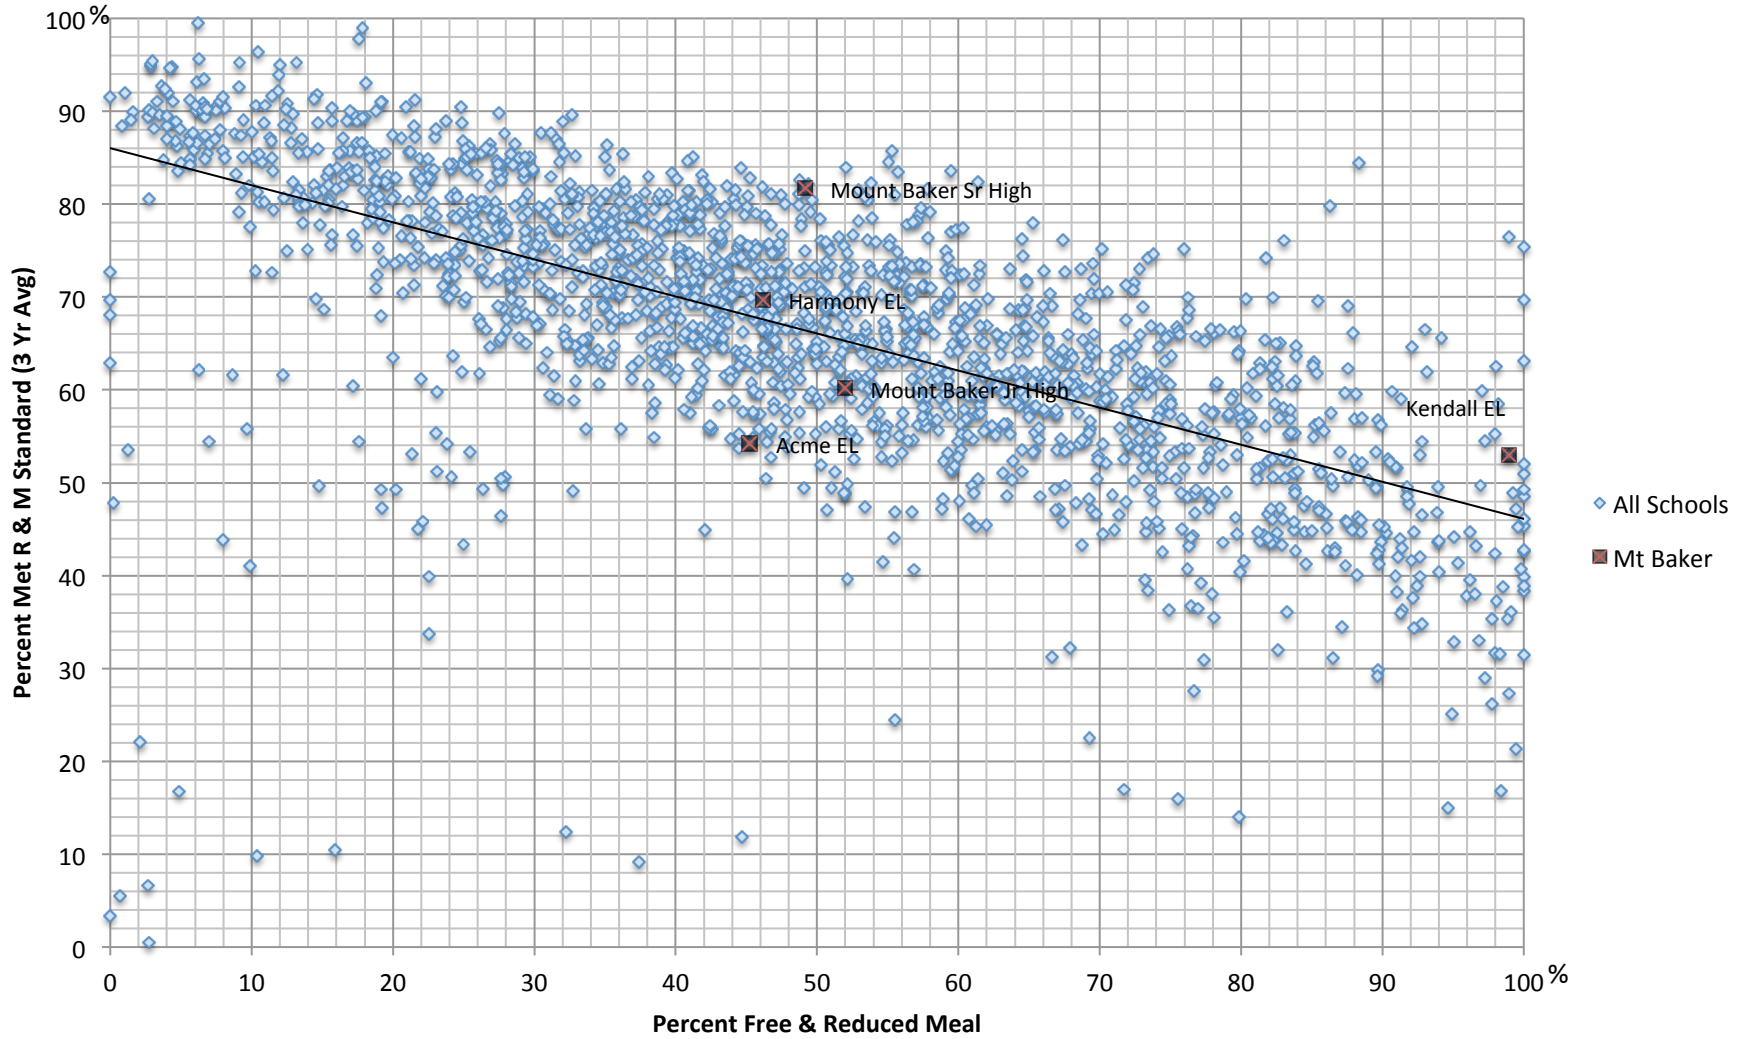

2013 Mt Baker Schools - All Washington State Schools - Performance

Percent Met Std in Reading & Math (2011-12-13 Avg) vs Percent Living in Poverty (2013)

Source: 2014 SBE Accountability Index (N=1818) © by Bob Hughes