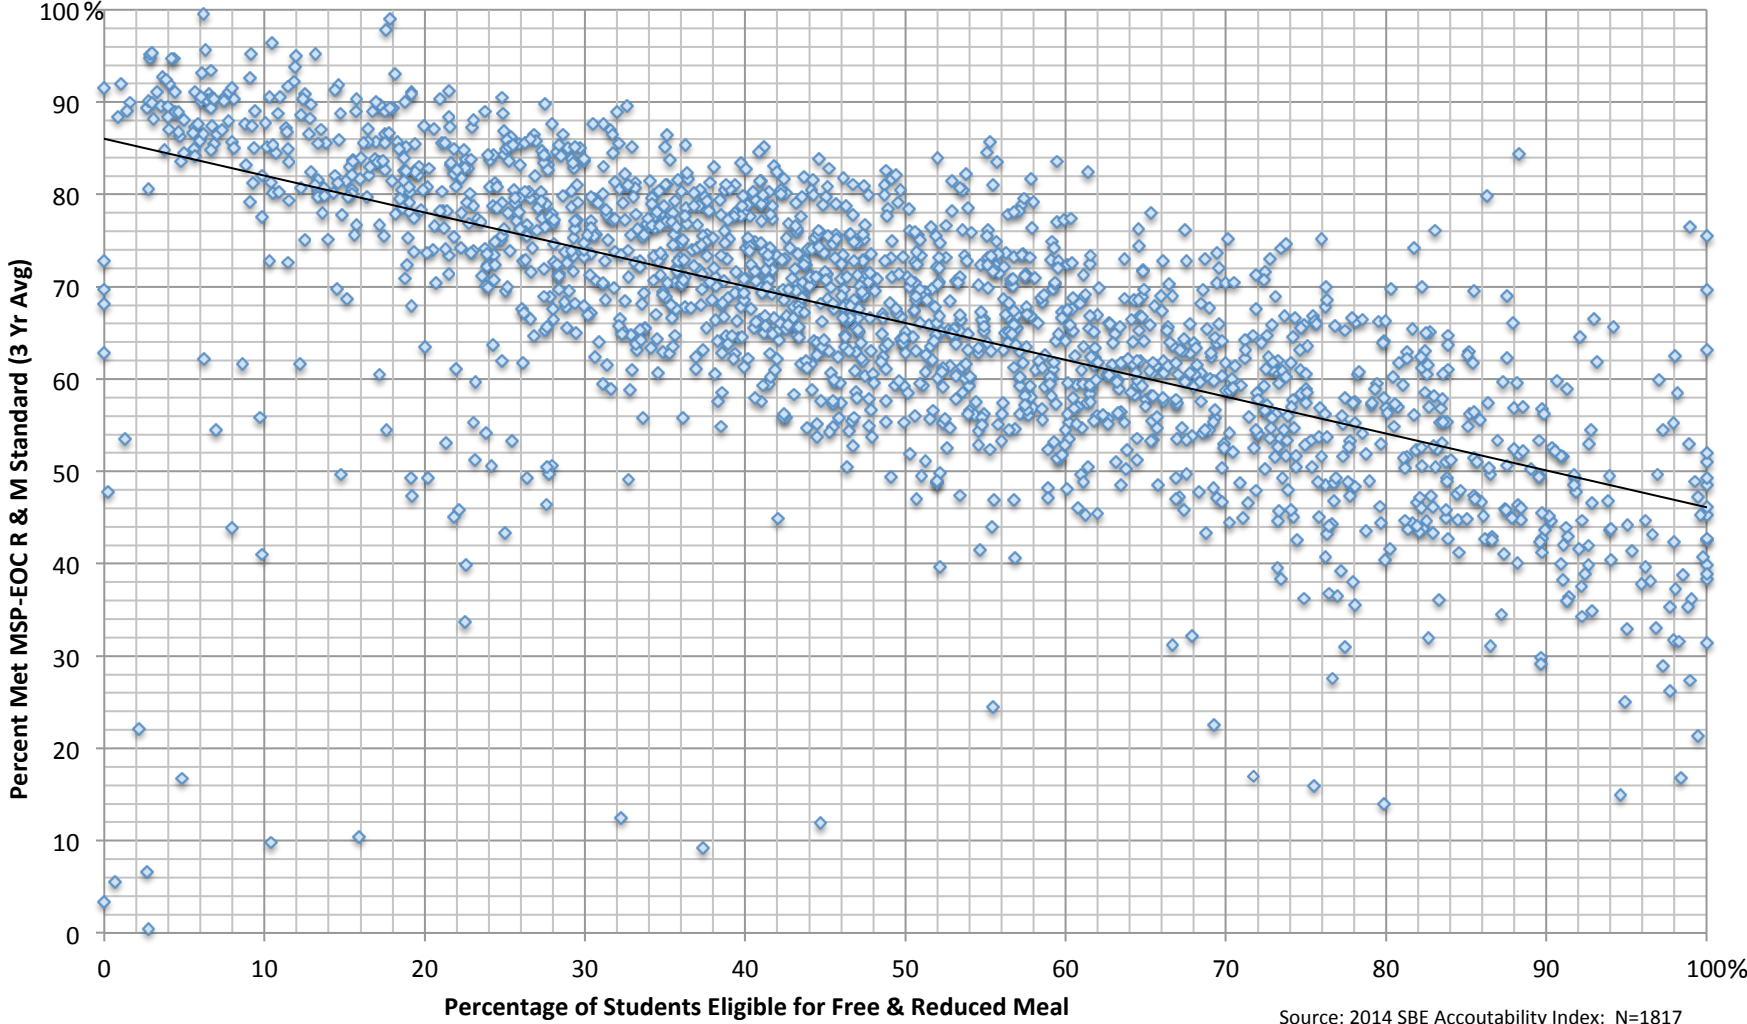

All Washington State Schools - (2011-12-13 Average Scores) Percent Met Reading & Math Standard vs Percent Living in Poverty

Source: 2014 SBE Accountability Index; N=1817
©2014 Bob Hughes www.exp-gap.com